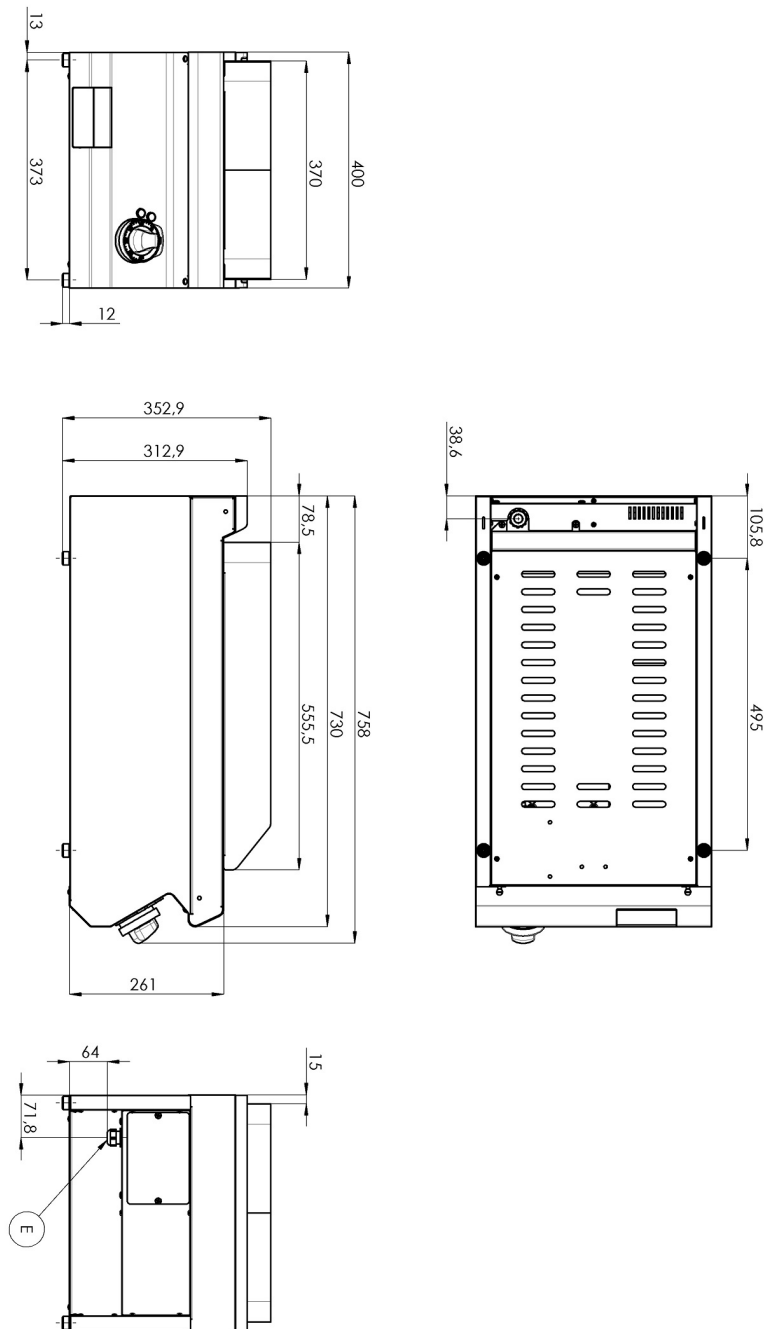

Technical data sheet

Product features

Fry-top griddle plate grooved

Model	SAP Code	00019420
--------------	-----------------	----------

- Top type: Grooved
- Griddle dimensions [mm x mm]: 560 x 370
- Griddle thickness [mm]: 12.00
- Worktop material: AISI 304
- Container for liquid fat: Yes
- Maximum device temperature [°C]: 300
- Removable rim: Yes

Technical data sheet

Technical drawing

Fry-top griddle plate grooved

Model

SAP Code

00019420

Technical data sheet

Technical parameters

3. Net Depth [mm]:

730

4. Net Height [mm]:

300

5. Net Weight [kg]:

40.00

6. Gross Width [mm]:

440

7. Gross depth [mm]:

800

8. Gross Height [mm]:

480

9. Gross Weight [kg]:

45.00

10. Device type:

Electric unit